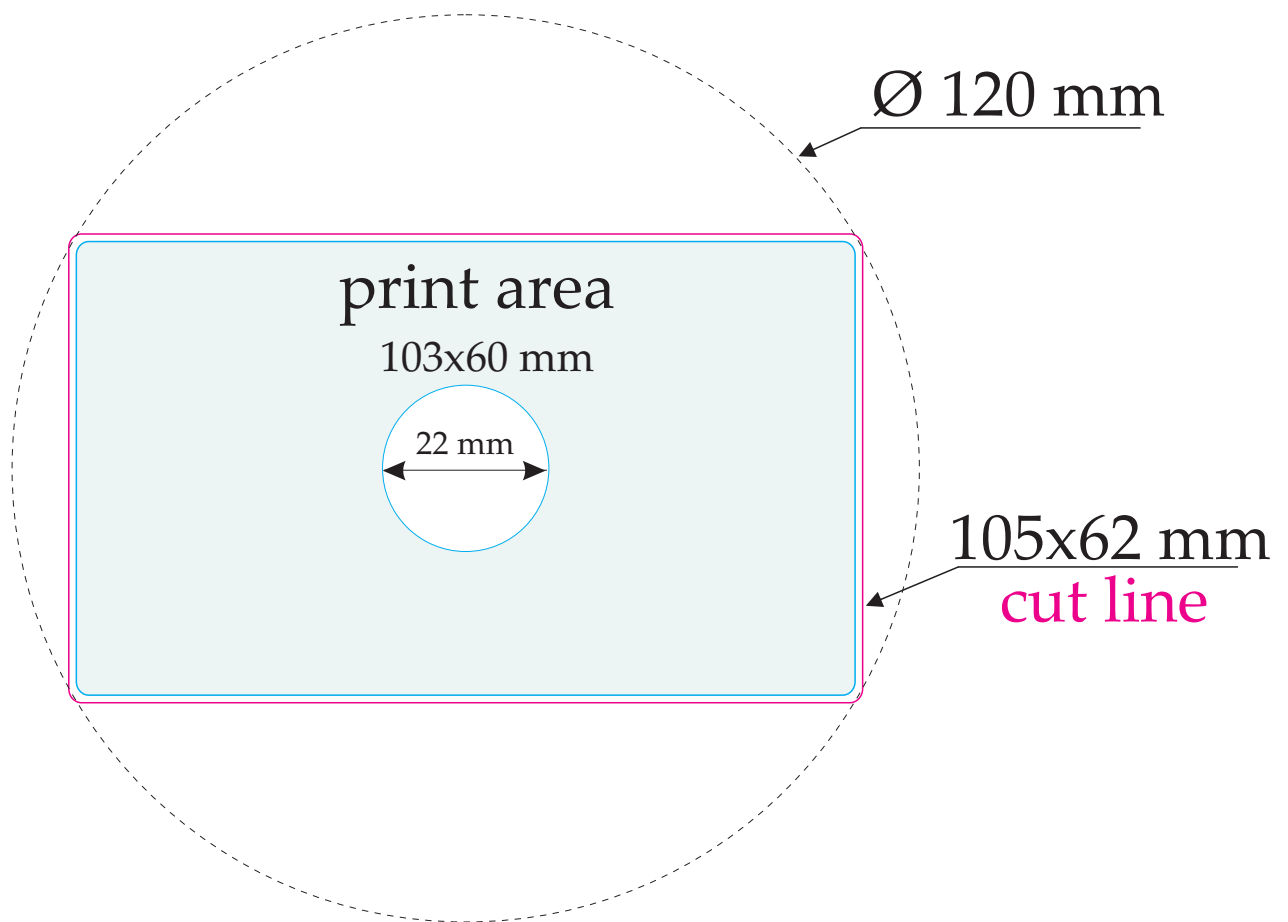

Template for CD/ DVD rectangular shape inscribed in 120 mm 105x62 mm

Don't „cut“ circle in the center

To avoid any essential items being cut off,
keep text and critical design elements between blue lines

File format: *.eps, *.ai, *.psd, *.pdf

Color mode - CMYK

Resolution - 300 dpi

Text in curves/ outlines

In layers

Capacity:

CD - 50MB

DVD5 - 300 MB